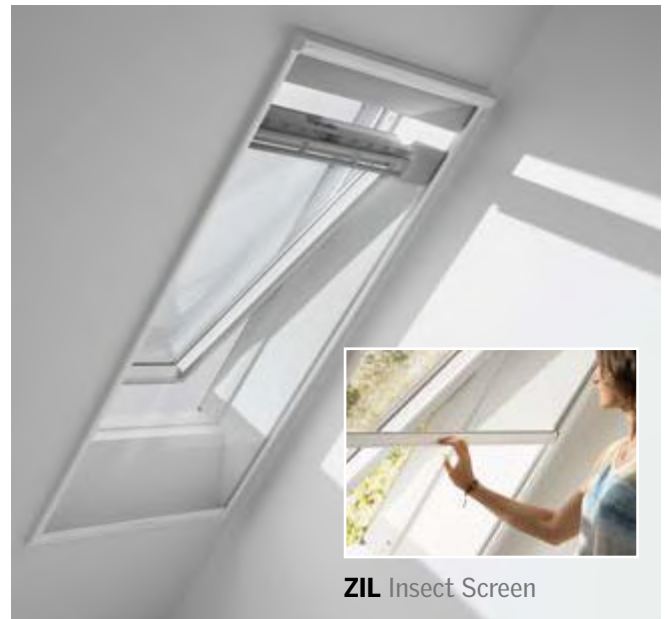

Top-Hinged Roof Window GPU Model

Top-Hinged Roof Window

GPU Model

Roof Windows

Natural light and fresh air are at your fingertips with the classic top-hinged roof window.

- Innovative top control bar allows for lower installation, providing excellent views while standing or seated
- Convenient bottom handle for simple operation within reach
- Unique ventilation flap allows fresh, filtered air through with the window closed
- Built-in, reusable air filter improves indoor air quality by preventing dust and insects from entering
- Compatible with VELUX roof window shades for ultimate light control

Center-Pivot Roof Window

GGU Model

Center-Pivot Roof Window

GGU Model

Roof Windows

Create the perfect room in the roof with natural light and fresh air through the center-pivot roof window.

- Convenient and simple to operate, even with furniture placed beneath
- Easy to open and quick to close with the innovative top control bar
- Lower installation allows for more flexibility and better views while standing or seated
- Unique ventilation flap allows fresh, filtered air through with the window closed
- Compatible with VELUX roof window shades for ultimate light control

CABRIO® Balcony Roof Window

GDL Model

Roof Windows

Add a touch of luxury to your space with the roof window that transforms into a balcony.

- Easily transforms from roof window to balcony in seconds
- Provides abundant daylight and great floor-to-ceiling views
- Unique ventilation flap allows fresh, filtered air through with the window closed
- Balcony fits flush with the roof when closed for a sleek exterior look
- Available in two sizes to accommodate large and small spaces

EDL Shingles/Shakes

EDW Tile/Metal

EKL Shingles/Shakes

EKW Tile/Metal

EKL/EKW are available with 4" horizontal and vertical gutter spacing.

ZWC Flashing Adapter
When VELUX flashing is not used.

Accessories

ZIL Insect Screen