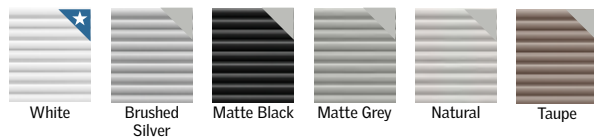

Complete Light Control

Roof Window Shades

Finish the look of your space by pairing shades to your VELUX roof windows. VELUX offers a wide selection of shades that range from completely darkening an entire room to softly diffusing incoming light, giving you ultimate light control.

Light-Filtering, Single-Pleated Shades

Room-Darkening, Double-Pleated Shades

Venetian Shades

Blackout Shades, Flat Fabric

- In stock shades
- Special order shades

Flashing & Accessories

Single Unit & Combi-Flashing™