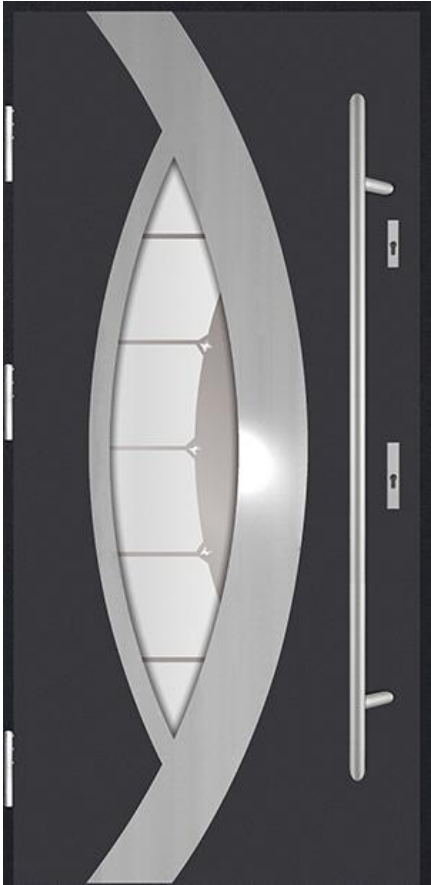

G-16-26G

Modern

G-21-21