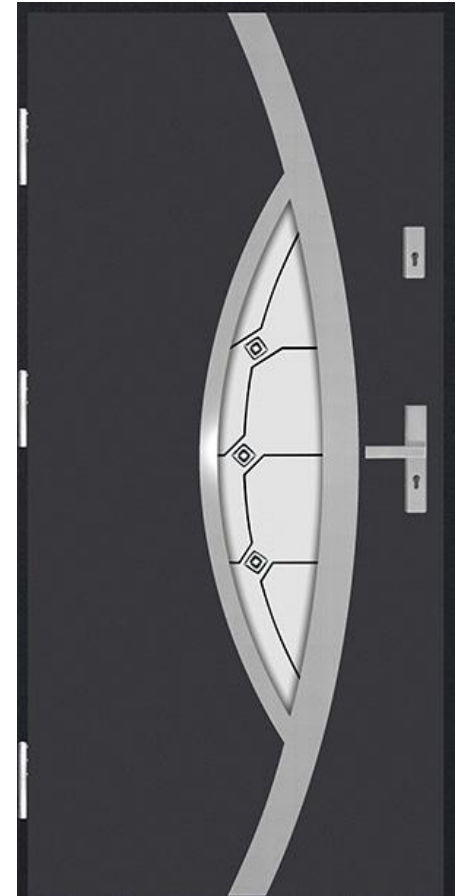

Modern

GI-15-27F